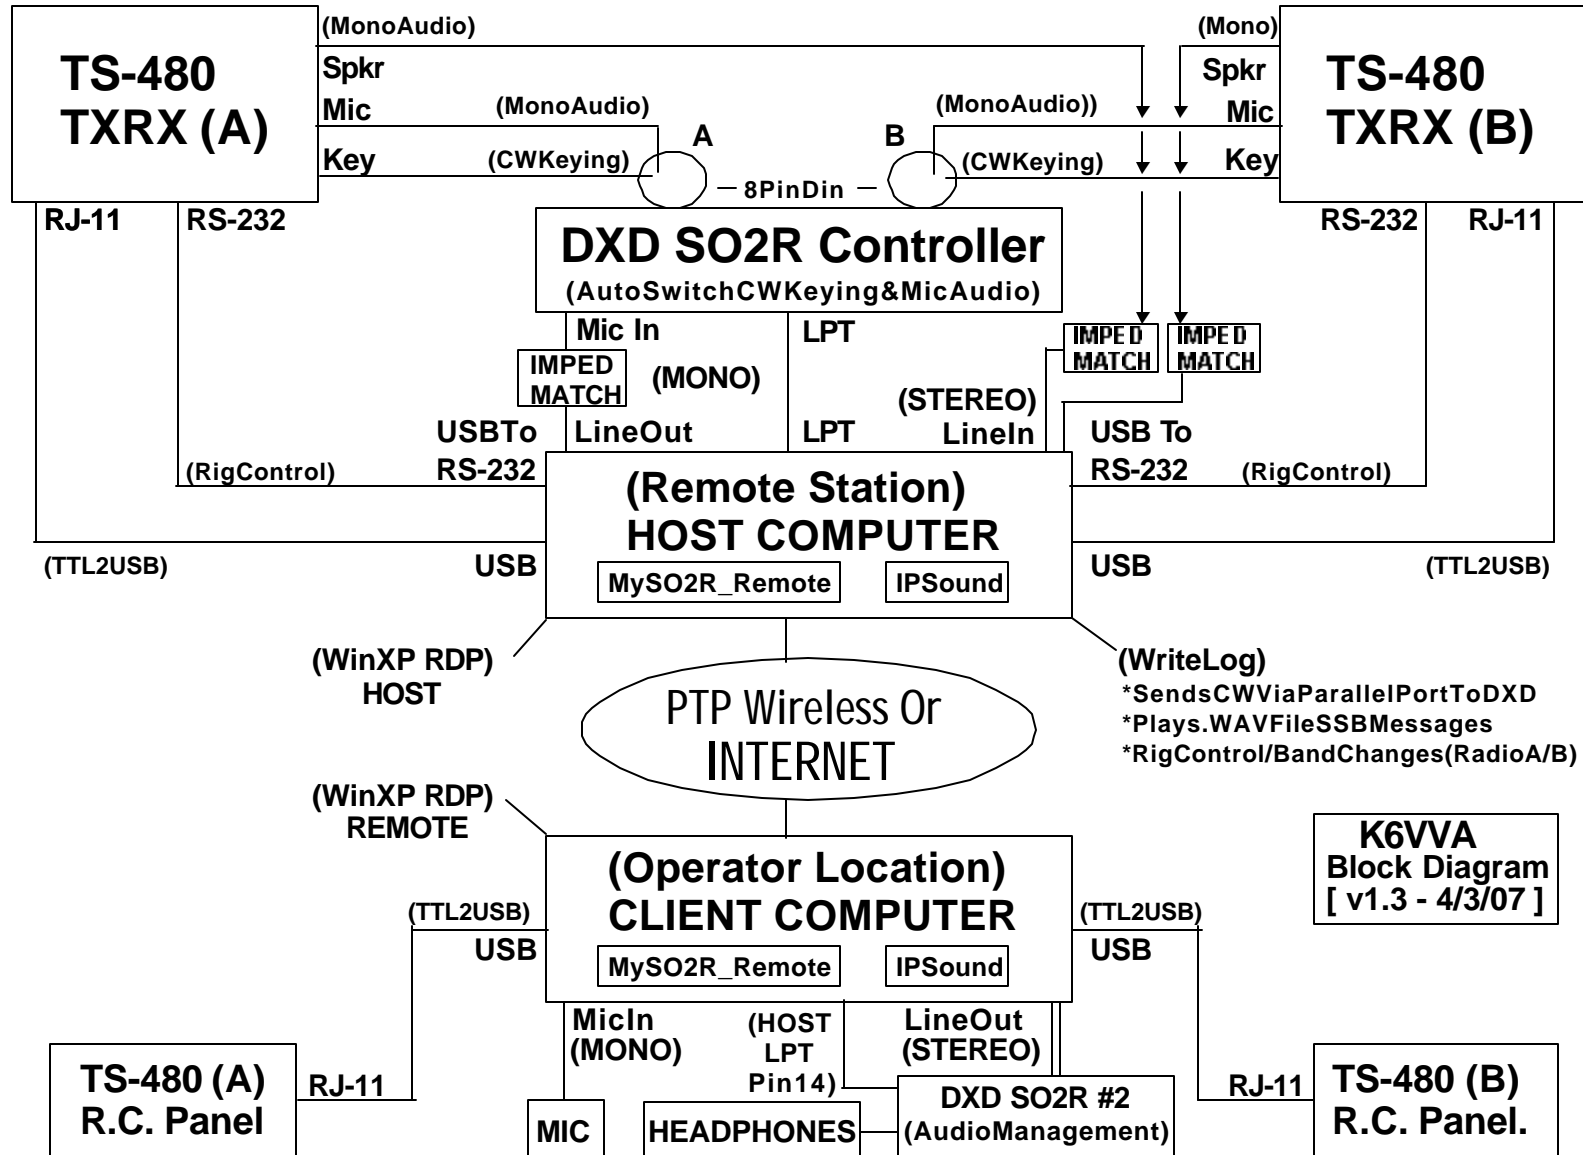

K6VVA SO2R REMOTE CONTROL CONFIGURATION

- MySO2R_Remote Computer Programming & Networking by W1VE -

(Basic SO2R TXRX & Computer/Software/DXD Setup Diagram)

Expanded for SO2R from single TS-480 Remote work connectivity by W4MQ and W6PJ